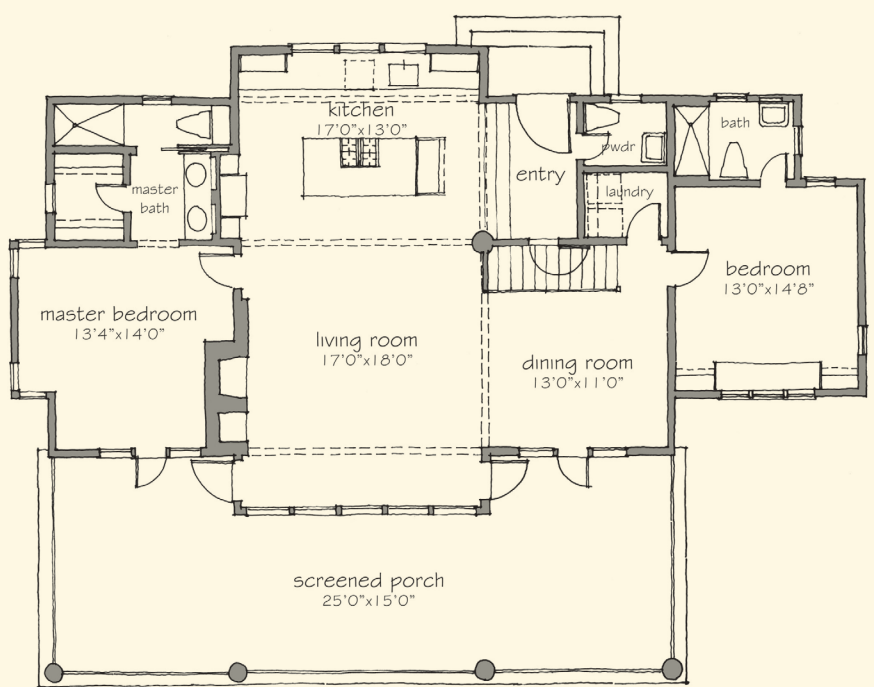

The Russell Cabins

2 PLUS 2 COTTAGE (BASEMENT)
BILL INGRAM

Featuring

- Four bedrooms, each with private bath, plus powder room
- Main level master and guest bedroom suites
- Spacious living-dining-kitchen design with lake views
- Fully appointed kitchen with island to seamlessly blend cooking with entertaining
- Handsomely crafted stone fireplace
- Expansive screened porch for outdoor living on main
- Fabulous lake-level living with large game room, two bedrooms, two baths, wet bar, and covered terrace
- Thoughtfully designed with lake-level prep room

Lake Level

Main Level

2 PLUS 2 COTTAGE ~ BILL INGRAM
 2,590 sq. ft. conditioned ~ 1,248 sq. ft. porches & decks
 all square footages and dimensions are approximate