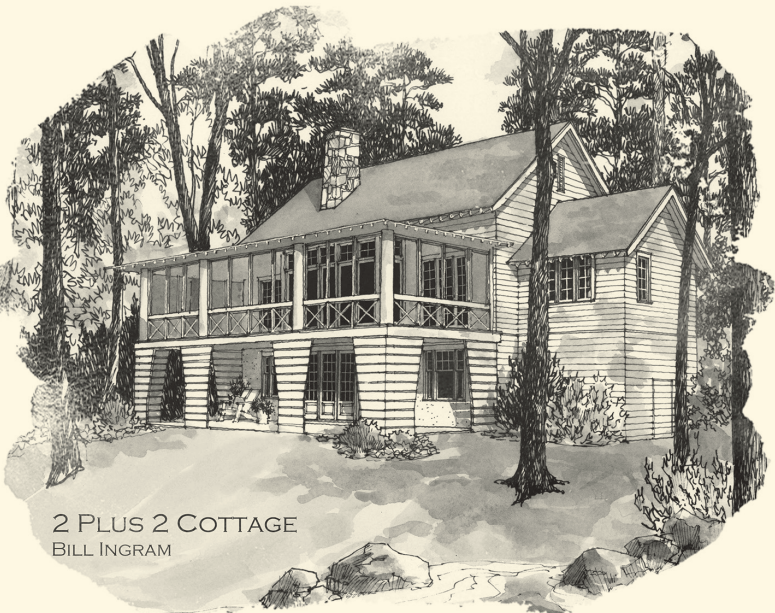

The Russell Cabins

2 PLUS 2 COTTAGE (BASEMENT)
BILL INGRAM

Featuring

- Four bedrooms, each with private bath, plus powder room
- Main level master and guest bedroom suites
- Spacious living-dining-kitchen design with lake views
- Fully appointed kitchen with island to seamlessly blend cooking with entertaining
- Handsomely crafted stone fireplace
- Expansive screened porch for outdoor living on main
- Fabulous lake-level living with large game room, two bedrooms, two baths, wet bar, and covered terrace
- Thoughtfully designed with lake-level prep room

Designed by: Bill Ingram
Builder: Classic Homes

For additional information about Russell Cabins or other Russell Lands neighborhoods, call 256.215.7011 or visit www.RussellLands.com.

2 PLUS 2 COTTAGE
BILL INGRAM

Lake Level

Main Level

2 PLUS 2 COTTAGE ~ BILL INGRAM
 2,590 sq. ft. conditioned ~ 1,248 sq. ft. porches & decks
 all square footages and dimensions are approximate