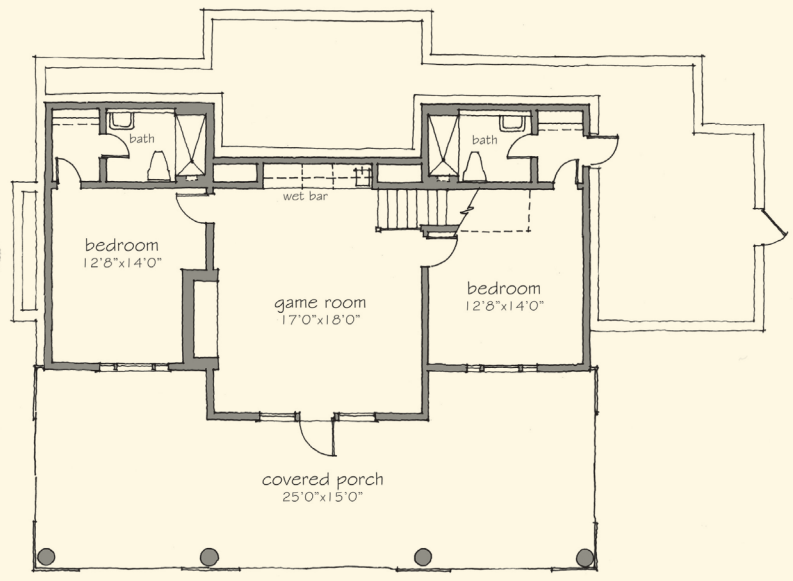

The Russell Cabins

2 PLUS 2 COTTAGE (BASEMENT)
BILL INGRAM

Featuring

- Four bedrooms, each with private bath, plus powder room
- Main level master and guest bedroom suites
- Spacious living-dining-kitchen design with lake views
- Fully appointed kitchen with island to seamlessly blend cooking with entertaining
- Handsomely crafted stone fireplace
- Expansive screened porch for outdoor living on main
- Fabulous lake-level living with large game room, two bedrooms, two baths, wet bar, and covered terrace
- Thoughtfully designed with lake-level prep room

Lake Level

Main Level

2 PLUS 2 COTTAGE ~ BILL INGRAM
 2,590 sq. ft. conditioned ~ 1,248 sq. ft. porches & decks
 all square footages and dimensions are approximate