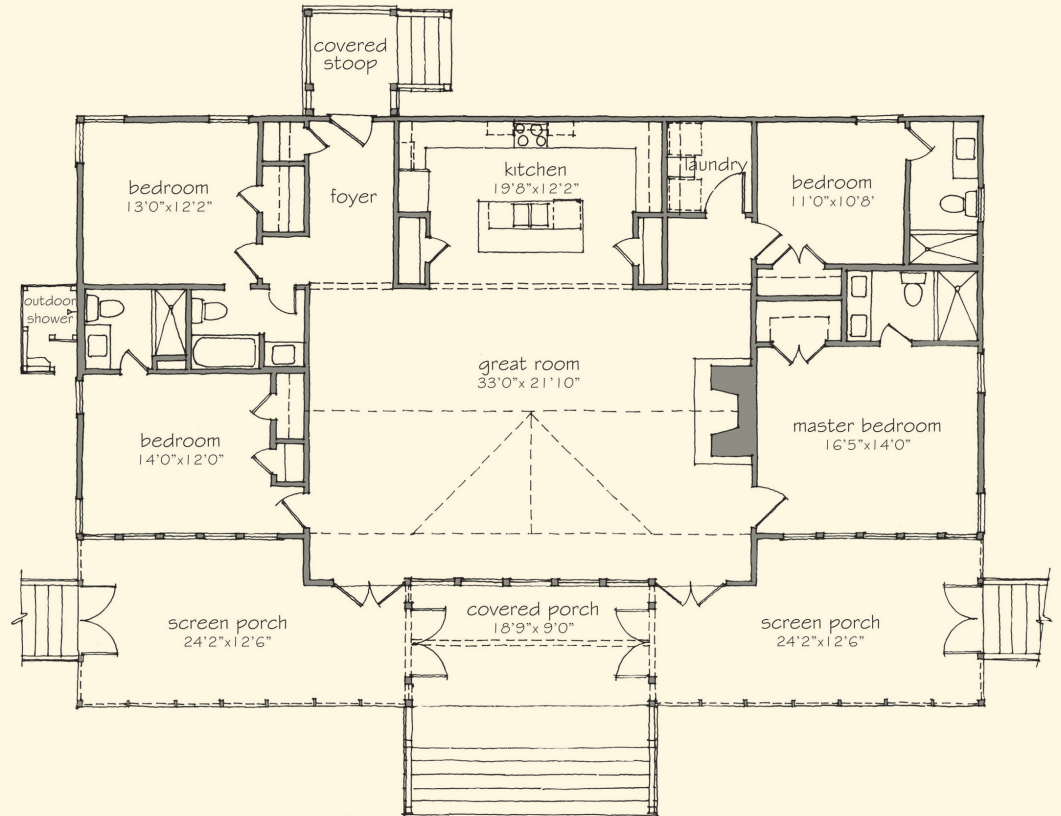

## Featuring

- Four bedrooms, each with private bathroom, on one level
- Spacious and casual living-dining-kitchen design
- Handsomely crafted stone fireplace
- Open kitchen designed to seamlessly blend cooking with entertaining
- Two expansive screened porches for outdoor living and an open covered porch
- Rustic outdoor shower
- Lake prep room in improved crawl space area

VERANDAS  
BILL FARSHEE

**VERANDAS ~ BILL FARSHEE**  
 2,234 sq. ft. conditioned ~ 778 sq. ft. porches & decks  
 all square footages and dimensions are approximate